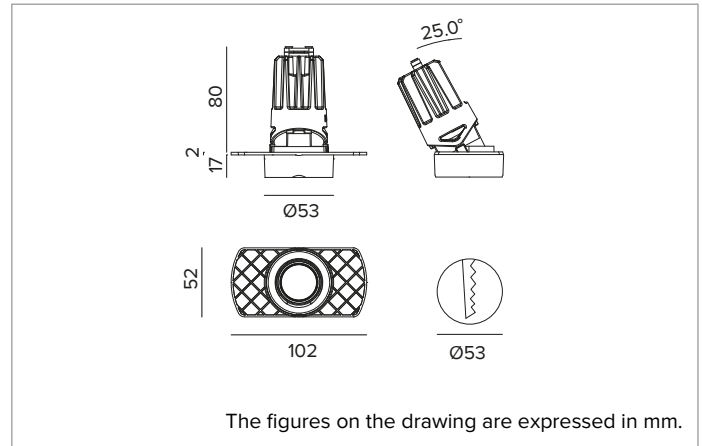

1T8453ELTR | CCTEVO ARCHITECTURAL 58

Adjustable recessed LED projector in a trimless version

	4000K	H(m)	D(m)	Emax(lx)
	Ra90			37°
Fixture Power	10W	1	0.67	2280
Source Flux	1266lm	2	1.35	570
Fixture Flux	874lm	3	2.02	253
Efficacy	90lm/W	4	2.69	143
TS1335	I _{max} =1801cd/klm	I _{max}	2280cd	5
			3.37	91

CCT nominal: 4000K

Lifetime (L80/B10): >50000h tq +25°C

ILLUMINOTECHNICAL CHARACTERISTICS

FL Version - a moulded white plastic optical holder with metallised polycarbonate precision optics, a holographic diffusion filter and a black silicone cut off ring. UGR<19 (EN 12464-1).

Optic: REFLECTOR

Beam angles: FL

Optical efficiency: 69%

Fixture flux: 874lm

Luminous efficacy: 90lm/W

Photobiological safety: Compliant with RG1 low risk group

MECHANICAL CHARACTERISTICS

Moulded white plastic optic holder and die-cast aluminium heat sink in black color. White colour cover. The optical unit can be adjusted up to 30° on the vertical plane. Trimless version with a load-bearing element for installation and finishing in plasterboard.